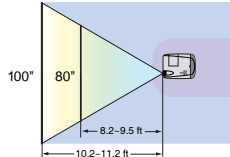

World's Brightest (3,500 lm) Projector in a Light and Compact sub 7 lb Body

The Total Multifunction Projector For Wireless and PC-Less Presentations!

Designed to enable the projector to be mounted to the ceiling
Weighing less than 7 lbs, the projector is easy to move from place to place
An easily replaceable lamp and a terminal cover allow the projector to be mounted to the ceiling and its light, compact design gives it wonderful portability.

SF Models equipped with Short-focus zoom lens
The short-focus zoom lens allows you to project images onto a 100-inch screen from a distance of only 10 feet.

Enables wireless presentations

With no need for troublesome cable connections (U7-137 & U7-137SF)
A CF-type wireless LAN card comes with the projector as a standard feature, enabling wireless capability. The projector also has wired network capability which makes it possible to handle the projector via a company's internal network.

Enables PC-less presentations with internal Image Viewer (U7-137 & U7-137SF)

The CF card slot, built-in USB port and Image Viewer enable PC-less presentation capability. Internal Image Viewer makes possible projection of image files stored in USB memory and CF card/CF card adapter compatible media, etc.

Advanced Color Wheel (ACW) allows for further enhancement of color reproduction
PLUS's unique ACW preserves brightness, while allowing for superlatively enhanced color reproduction and astoundingly clear picture quality attainable only with DLP™ technology.

Equipped with a wide array of input/output terminals

High-quality image sources beautifully reproduced
Equipped with a built-in line doubler and advanced input/output terminals, including analog RGB input, analog RGB output, and DVI terminals.